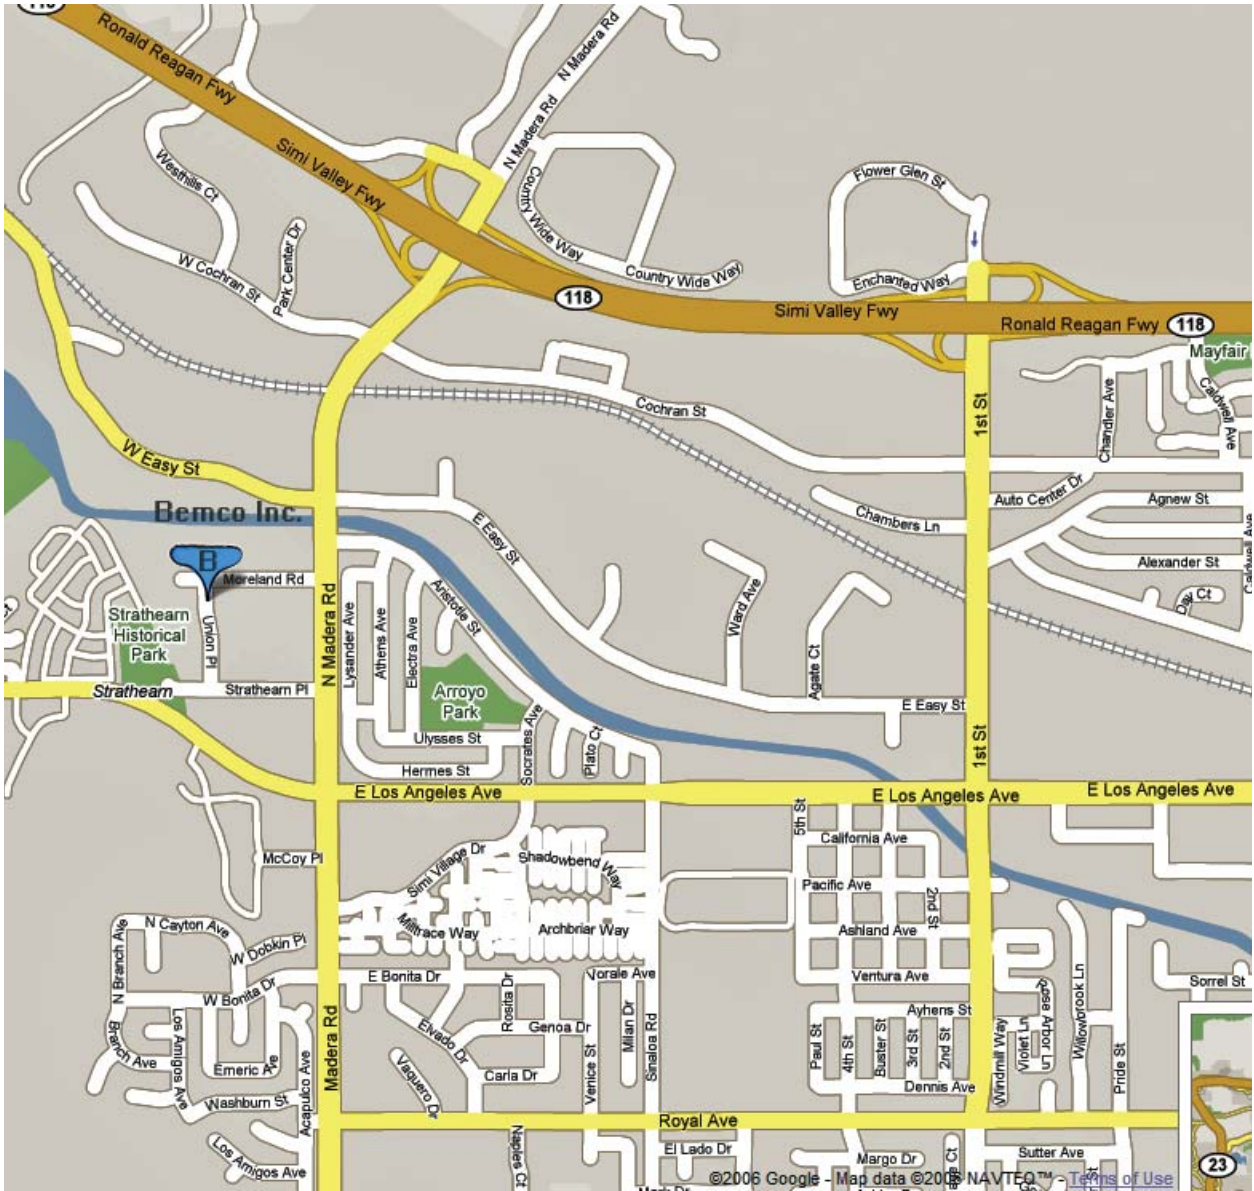

# Map to Bemco Factory In Simi Valley, California

### Directions from the 118 Freeway

Take the 118 Freeway (The Ronald Reagan Freeway) to "Madera Road." Exit Madera Road South, past "Easy Street," and turn right (West) on

"Moreland Road." At the end of one long block, turn left (South) onto Union Place. Make an immediate right into the Bemco parking lot and enter through the front door.